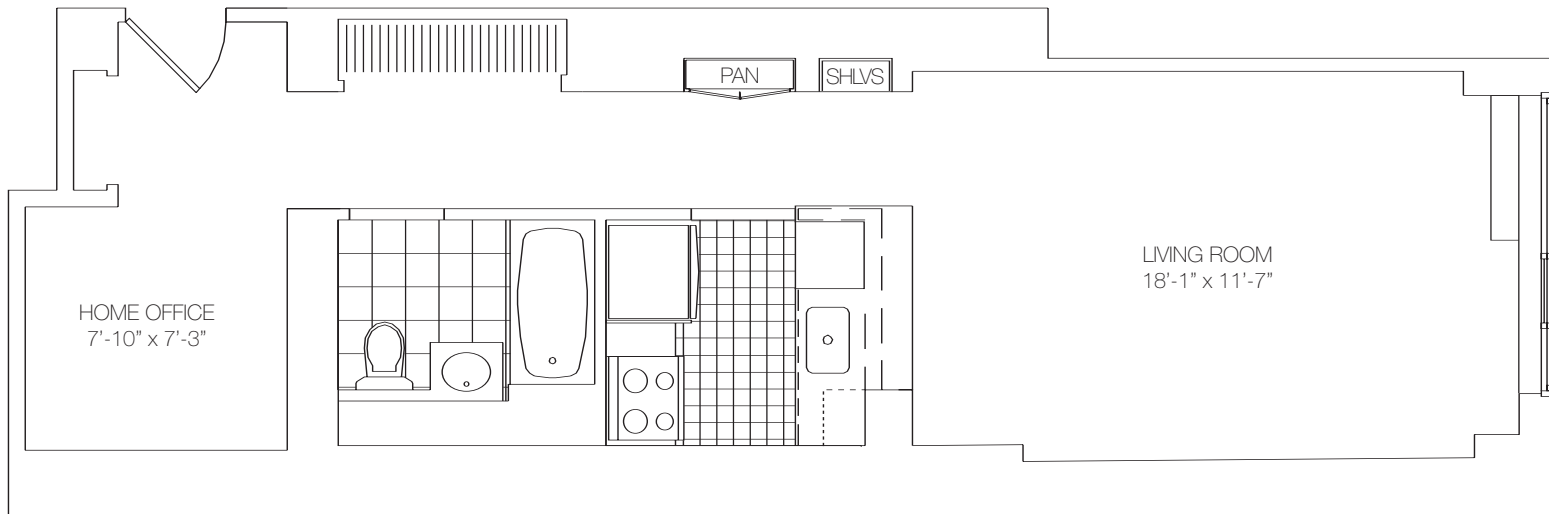

Residence F

Floors 3-6

Studio

Home Office

FEATURES

Pantry

Floor to Ceiling Windows

188 LUDLOW STREET
NY NY 10002