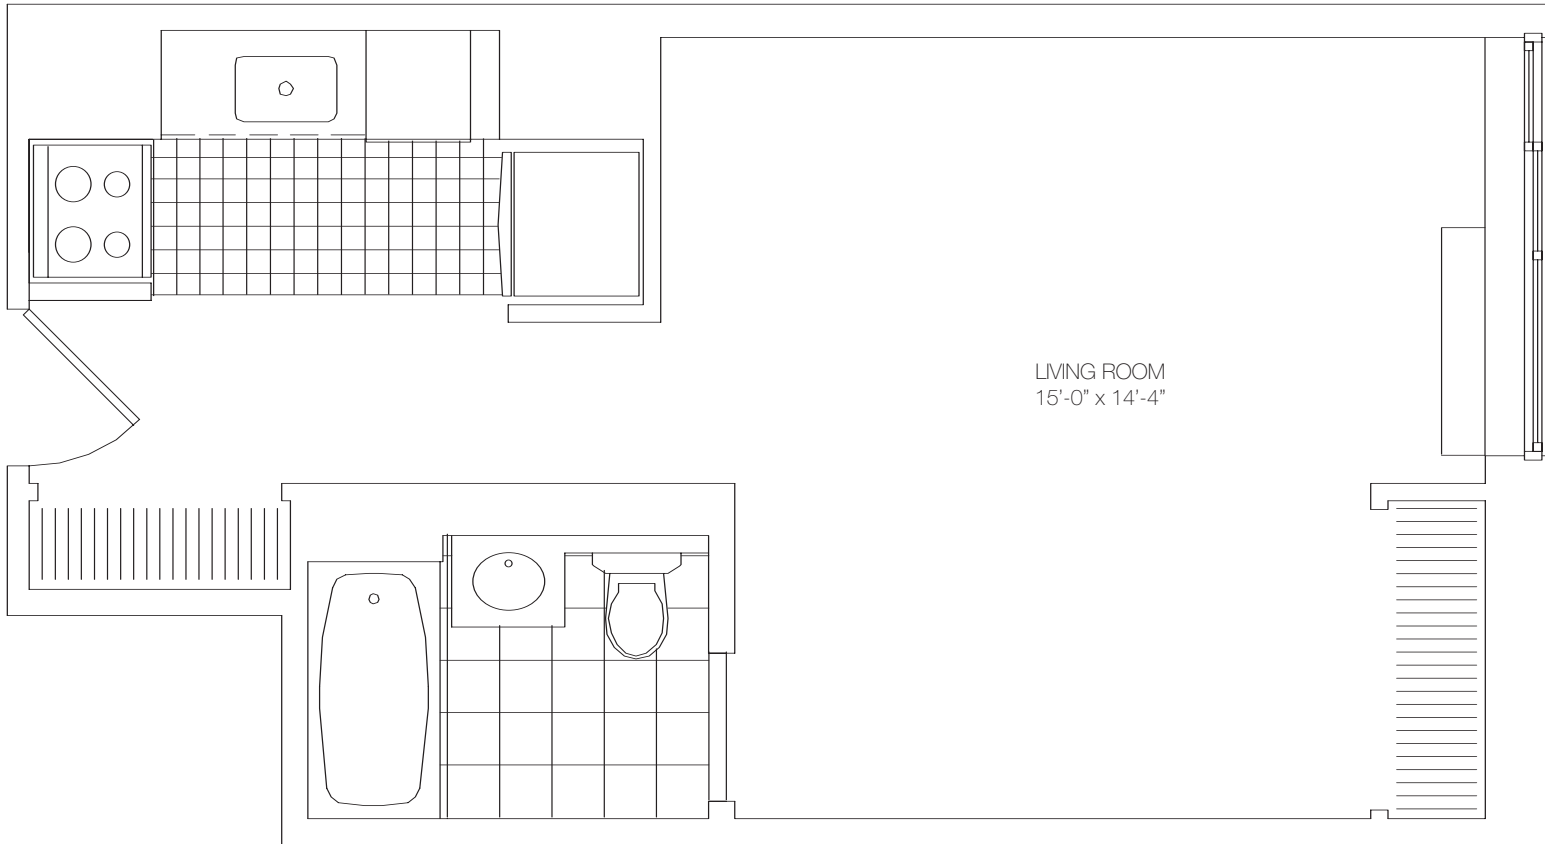

# Residence F

Floors 7-PH

Studio

## FEATURES

Floor to Ceiling Windows

188 LUDLOW STREET  
NY NY 10002

T: 212 387 0188  
F: 212 387 9151

[theludlownyc.com](http://theludlownyc.com)

developed by  
EDISON PROPERTIES, LLC

 All layouts and details shown are approximate. Dimensions are subject to construction deviations.

EAST HOUSTON STREET