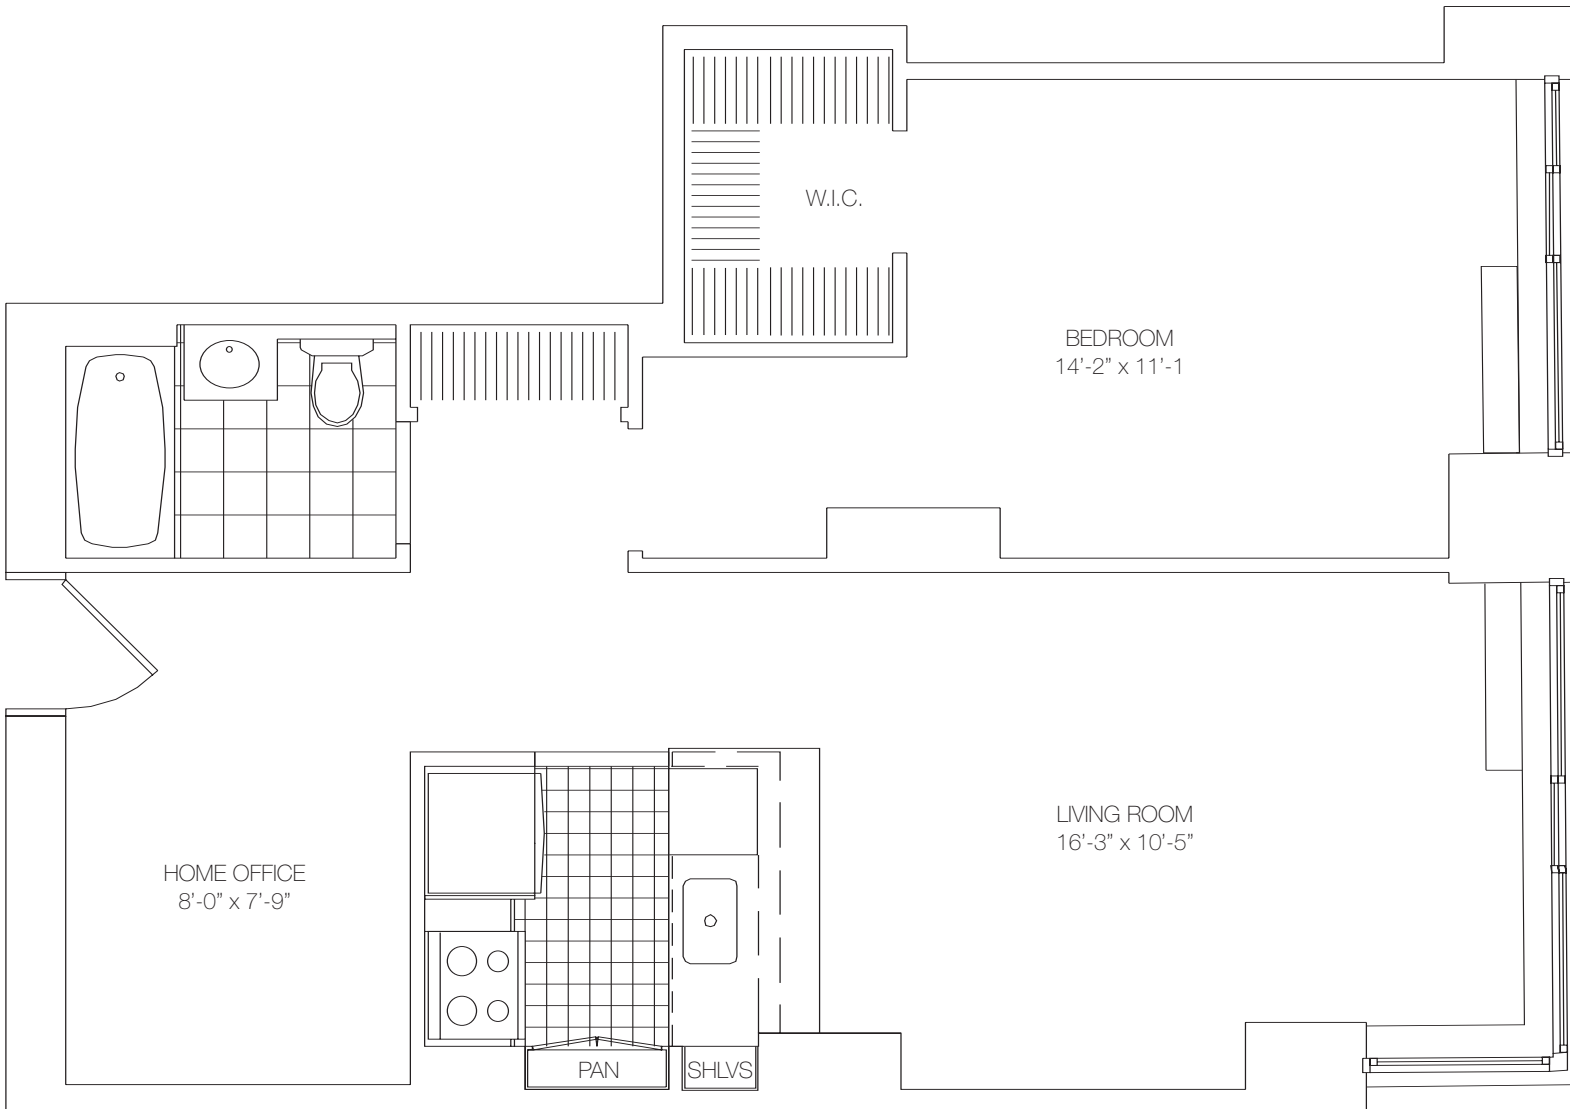

Residence L

Floors 3-6

1 Bedroom

Home Office

FEATURES

Walk in Closet

Pantry

Floor to Ceiling Windows