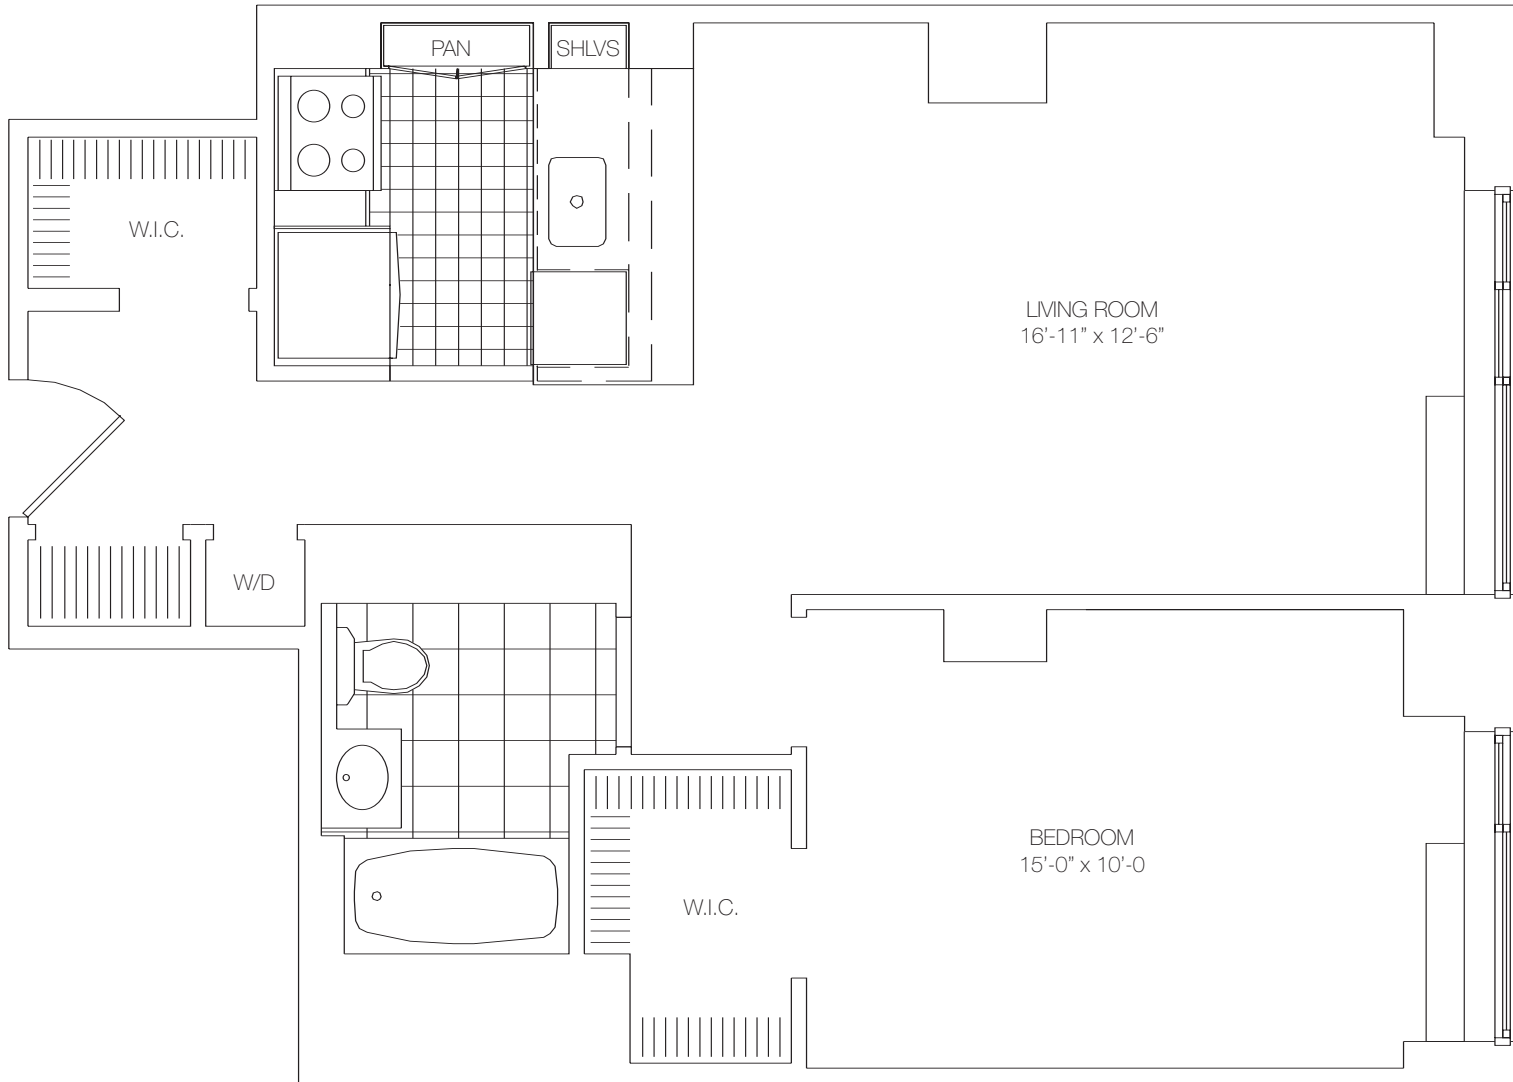

Residence C

Floors 4-6

1 Bedroom

FEATURES

- Washer/Dryer
- Walk in Closets
- Pantry
- Floor to Ceiling Windows

188 LUDLOW STREET
NY NY 10002

T: 212 387 0188
F: 212 387 9151

theludlownyc.com

developed by
EDISON PROPERTIES, LLC

 All layouts and details shown are approximate. Dimensions are subject to construction deviations.