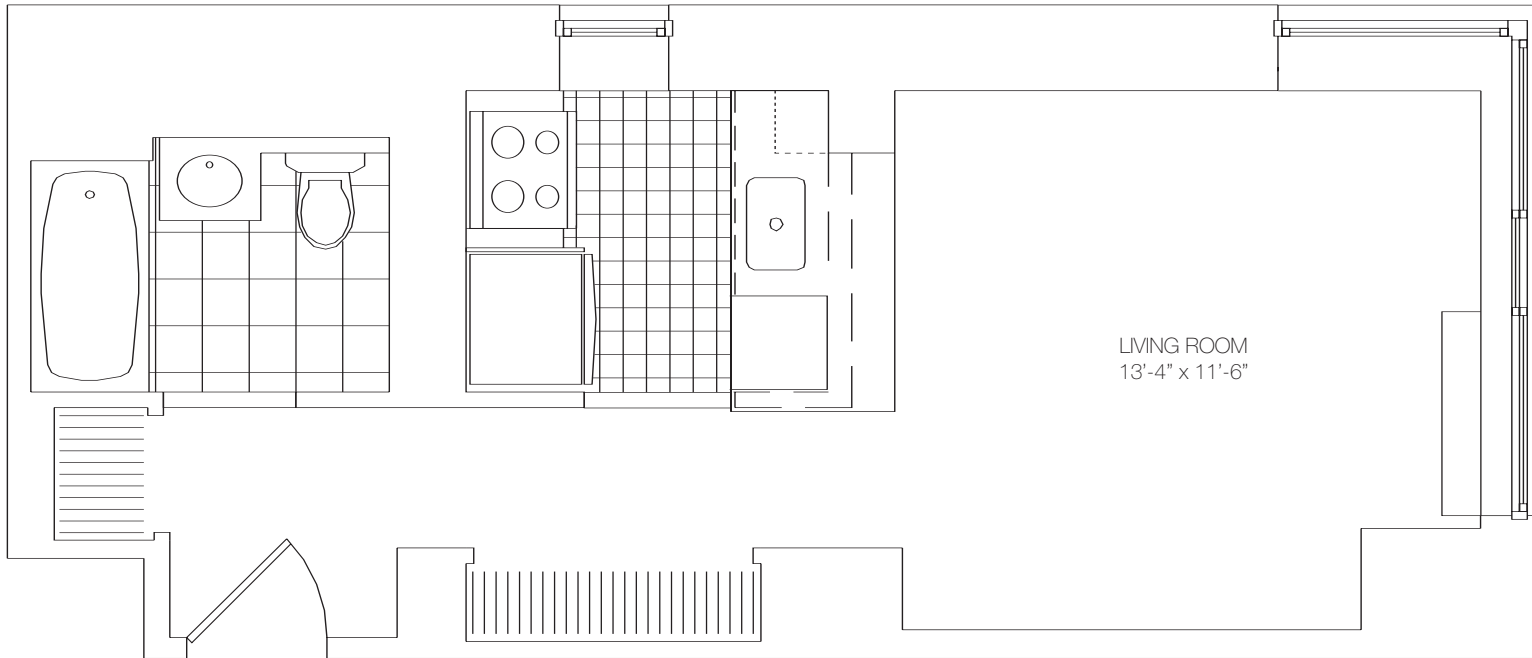

Residence I

Floors 8-16

Studio

FEATURES

Windowed Kitchen

Floor to Ceiling Windows

LIVING ROOM
13'-4" x 11'-6"

188 LUDLOW STREET
NY NY 10002

T: 212 387 0188
F: 212 387 9151

theludlownyc.com

developed by
EDISON PROPERTIES, LLC

All layouts and details shown are approximate. Dimensions are subject to construction deviations.

EAST HOUSTON STREET