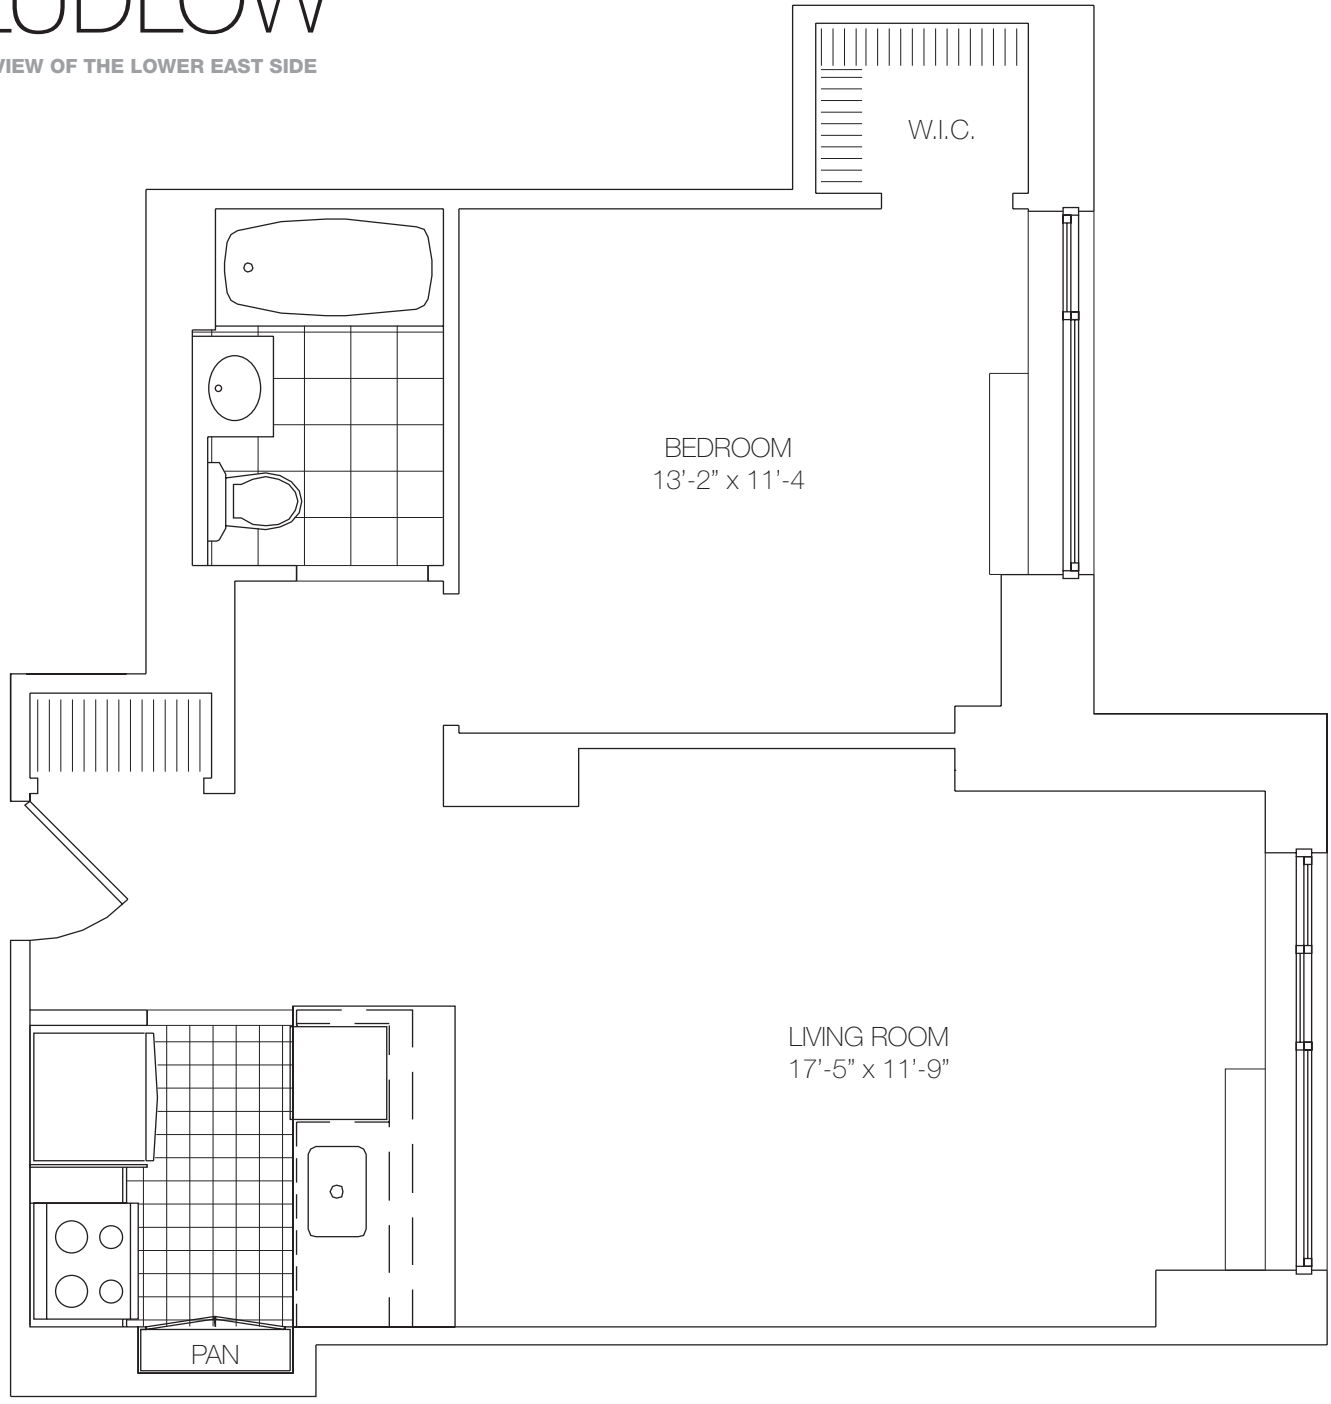

THE LUDLOW

A NEW VIEW OF THE LOWER EAST SIDE

Residence I

Floors 4-6

1 Bedroom

FEATURES

Walk in Closet

Pantry

Floor to Ceiling Windows

188 LUDLOW STREET
NY NY 10002

T: 212 387 0188
F: 212 387 9151

theludlownyc.com

developed by
EDISON PROPERTIES, LLC

 All layouts and details shown are approximate. Dimensions are subject to construction deviations.