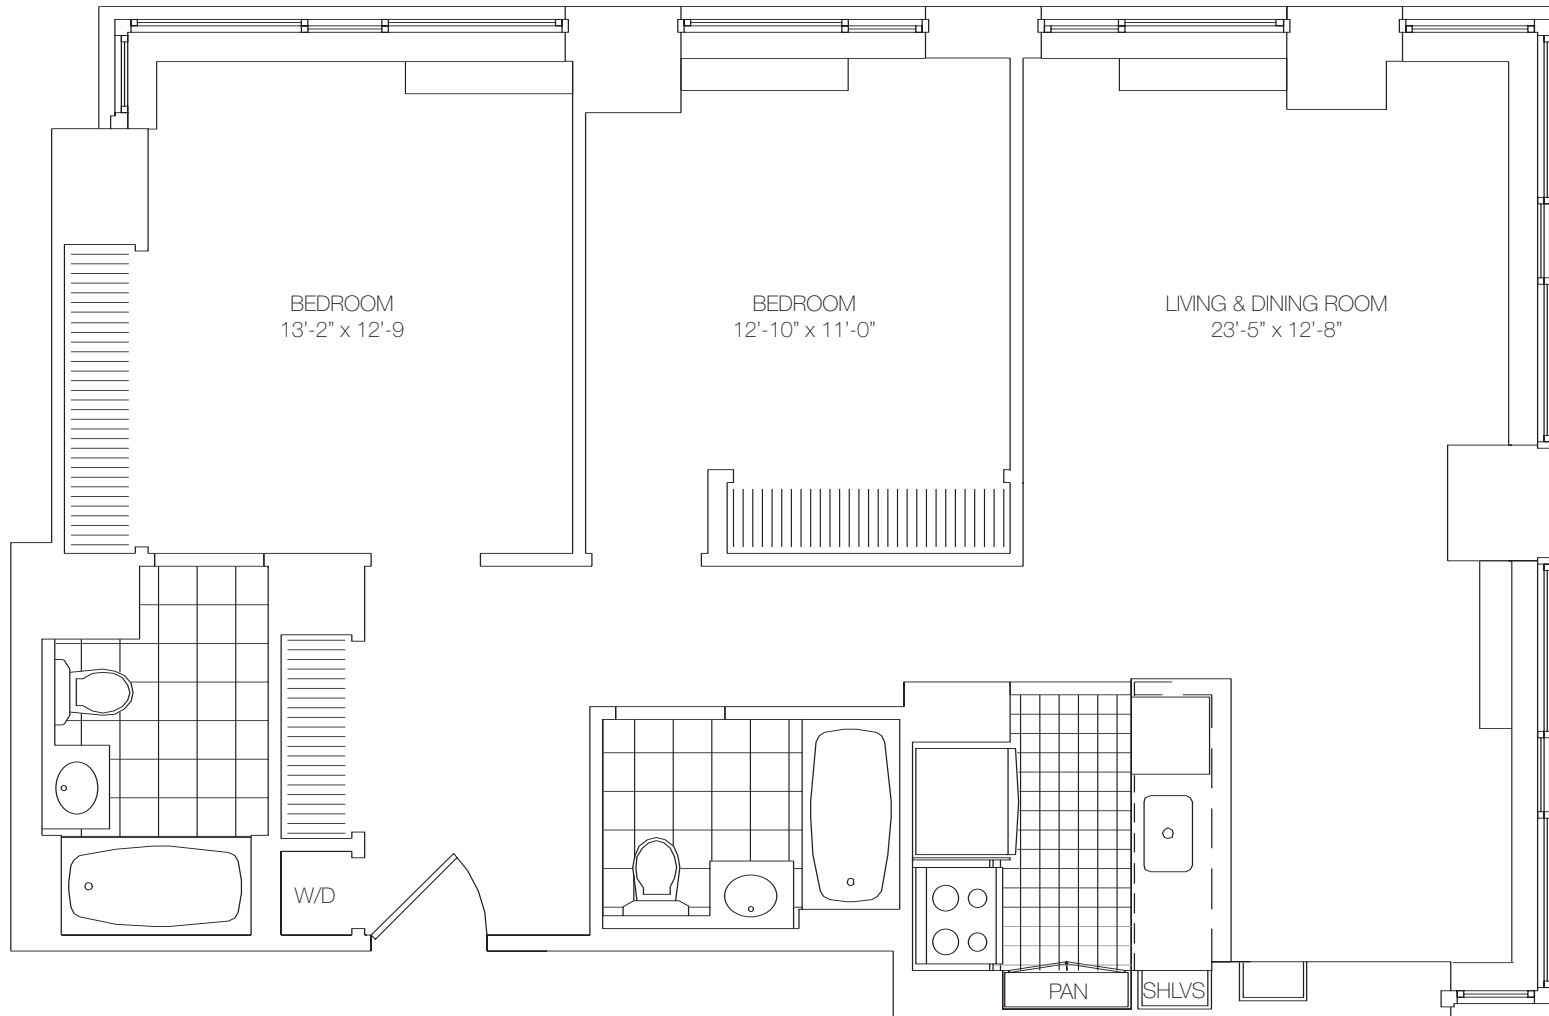

# Residence A

Floors 8-PH

2 Bedroom

2 Bathroom

## FEATURES

Washer/Dryer

Pantry

Floor to Ceiling Windows

188 LUDLOW STREET  
NY NY 10002

T: 212 387 0188  
F: 212 387 9151

[theludlownyc.com](http://theludlownyc.com)

developed by  
EDISON PROPERTIES, LLC

 All layouts and details shown are approximate. Dimensions are subject to construction deviations.