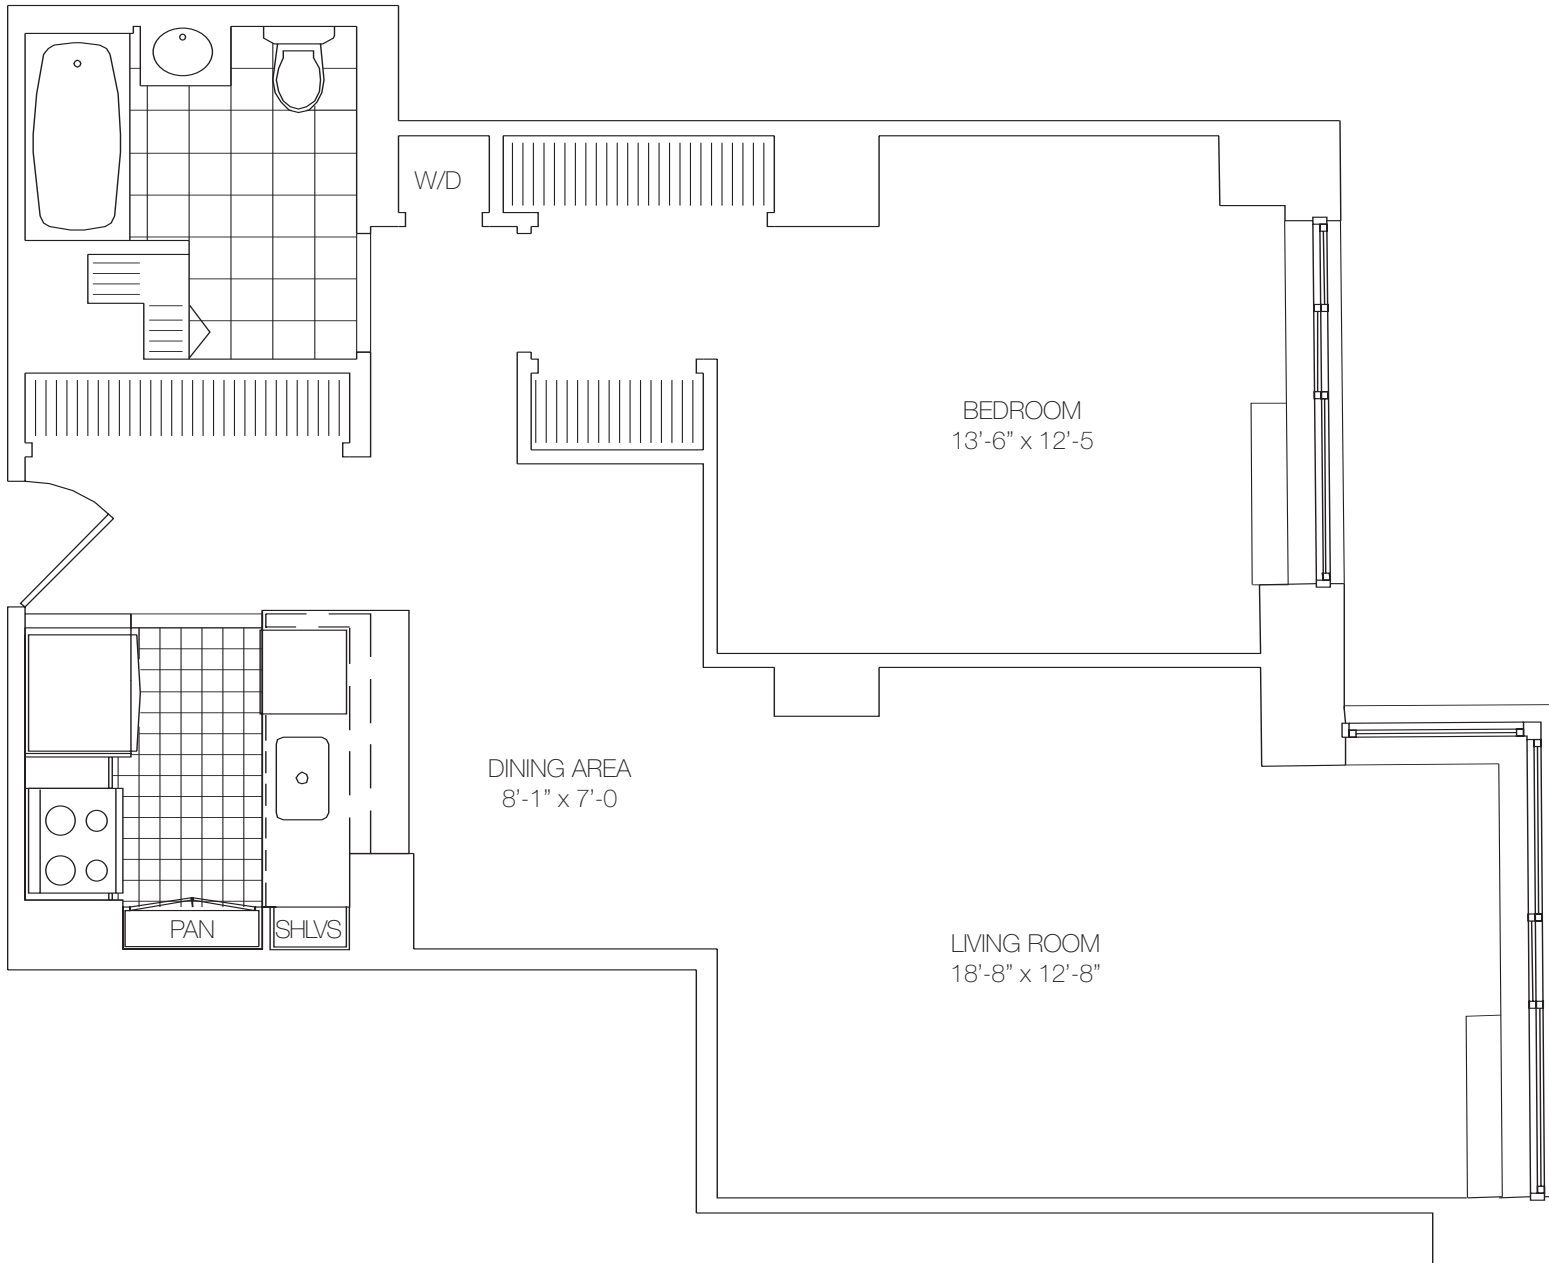

Residence N

Floors 4-6

1 Bedroom

FEATURES

Washer/Dryer

Pantry

Floor to Ceiling Windows

188 LUDLOW STREET
NY NY 10002