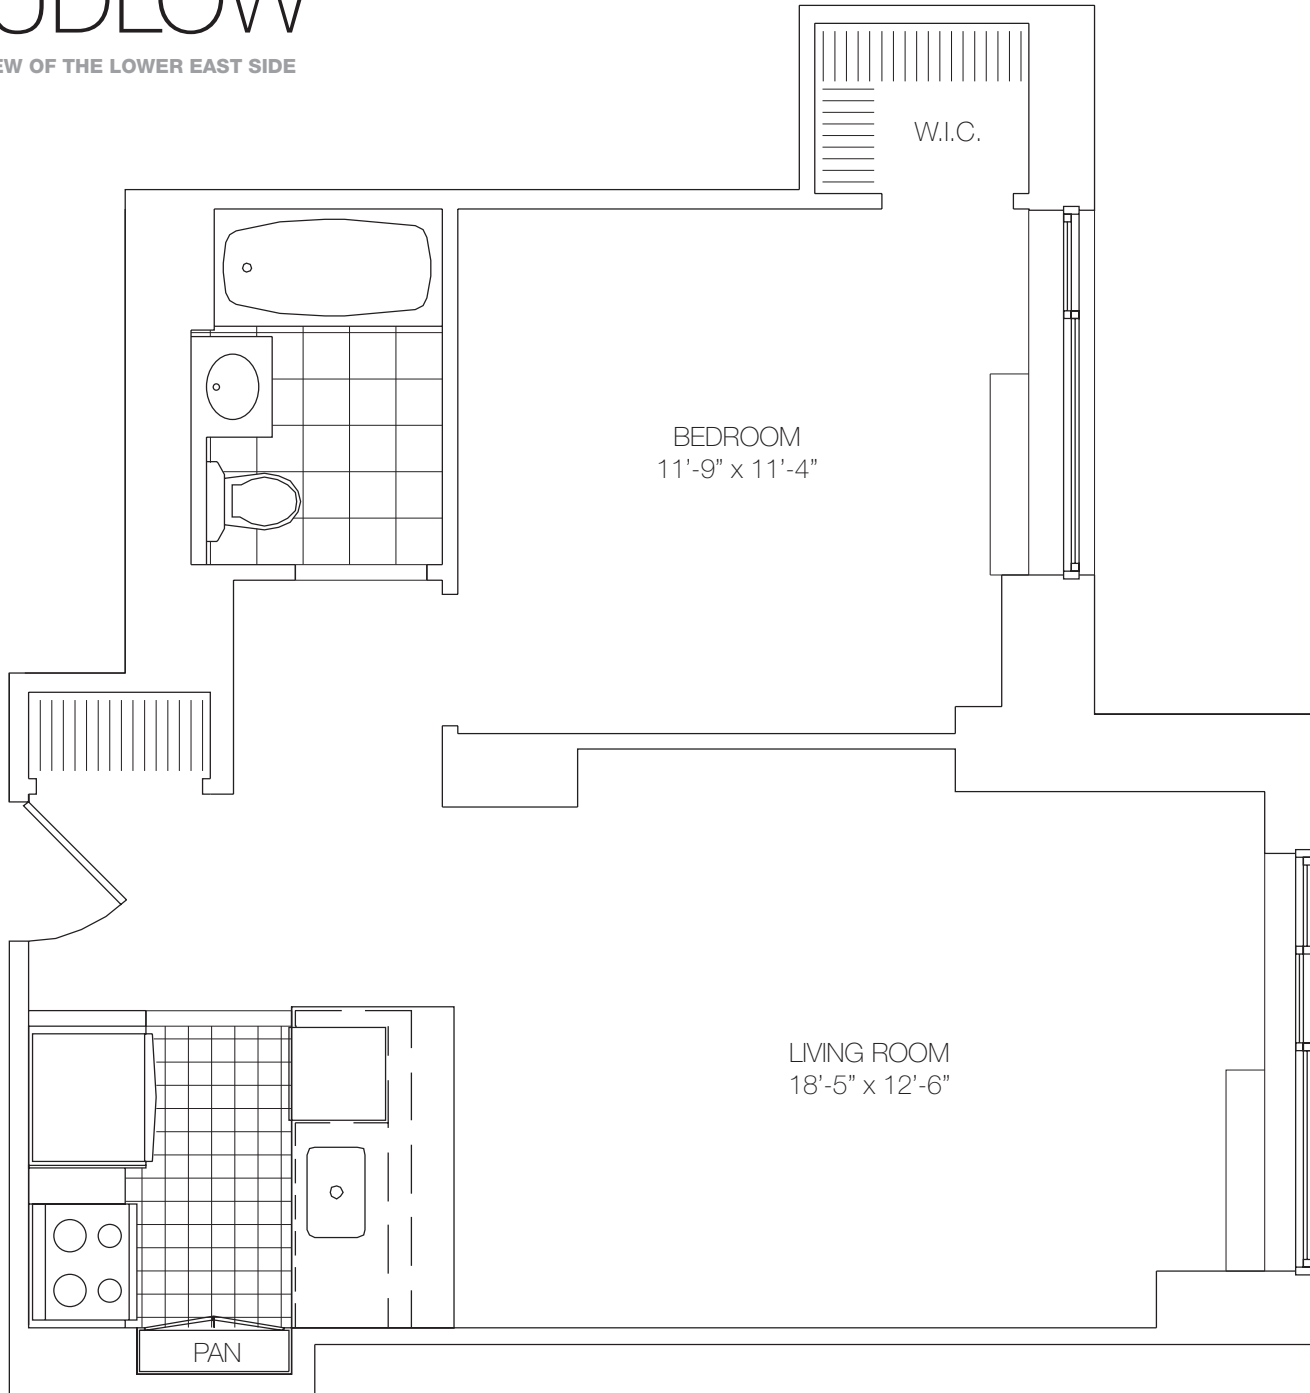

THE LUDLOW

A NEW VIEW OF THE LOWER EAST SIDE

Residence G

Floors 7-PH

1 Bedroom

FEATURES

Walk in Closet

Pantry

Floor to Ceiling Windows

188 LUDLOW STREET
NY NY 10002

T: 212 387 0188
F: 212 387 9151

theludlownyc.com

developed by
EDISON PROPERTIES, LLC

All layouts and details shown are approximate. Dimensions are subject to construction deviations.

EAST HOUSTON STREET