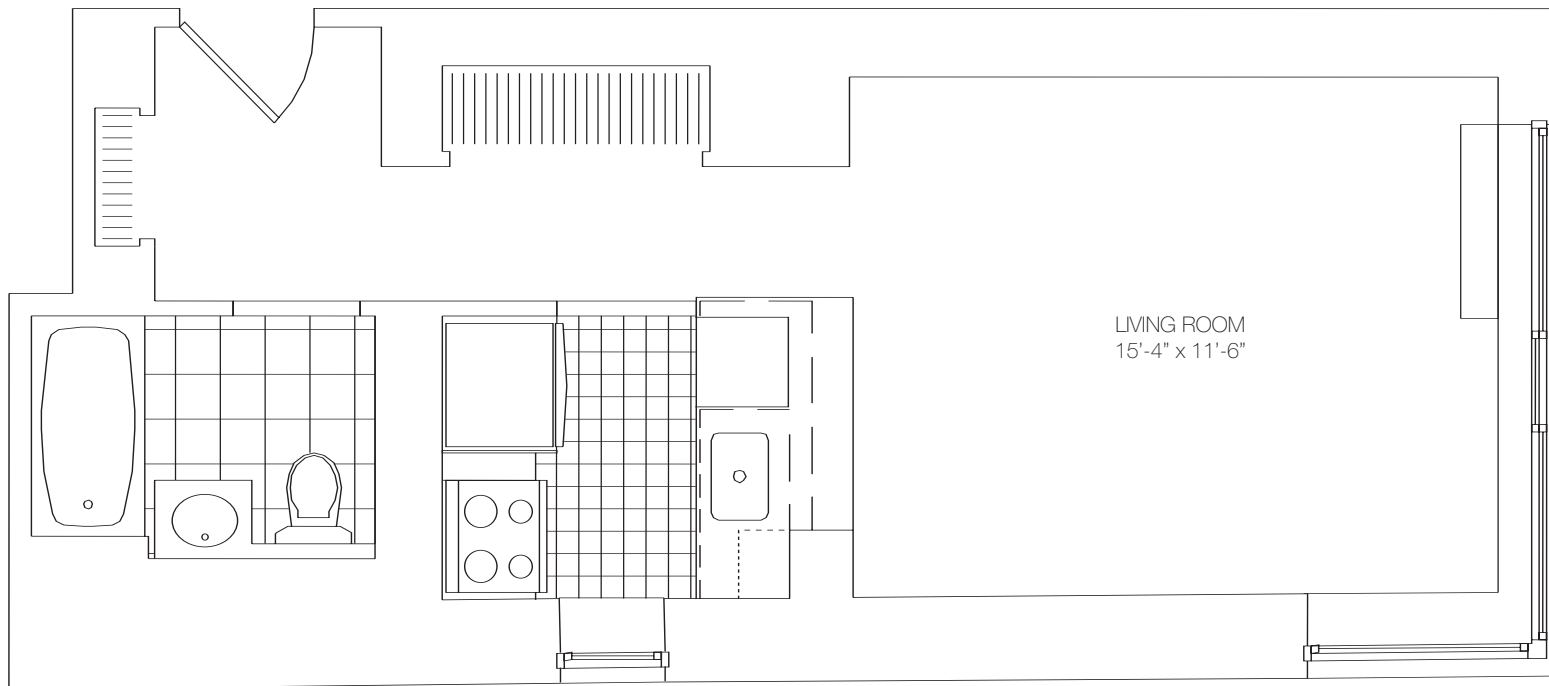

# Residence D

Floors 8-PH

Studio

## FEATURES

Windowed Kitchen

Floor to Ceiling Windows

188 LUDLOW STREET  
NY NY 10002

T: 212 387 0188  
F: 212 387 9151

[theludlownyc.com](http://theludlownyc.com)

developed by  
EDISON PROPERTIES, LLC

 All layouts and details shown are approximate. Dimensions are subject to construction deviations.

EAST HOUSTON STREET